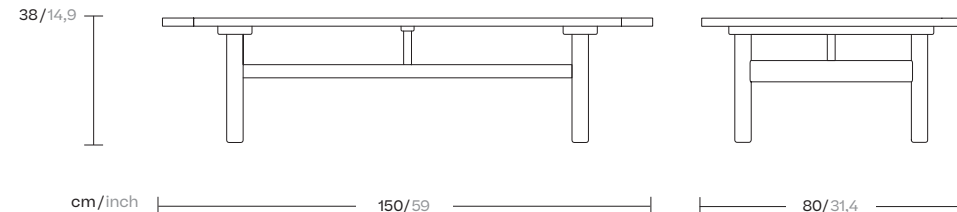

# Centre table 150x80

Designer  
Jasper Morrison

Collection  
Riva

Reference  
KS2600800

1/2

The Riva collection of outdoor furniture is above all about achieving a certain atmosphere for the better enjoyment of outdoor space. The plank construction of seat and back follows a long and varied tradition of outdoor chairs made in similar ways, and which in this case provide a high level of comfort and good looks!

cm/inch

38/14,9

cm/inch

150/59

80/31,4

kettal