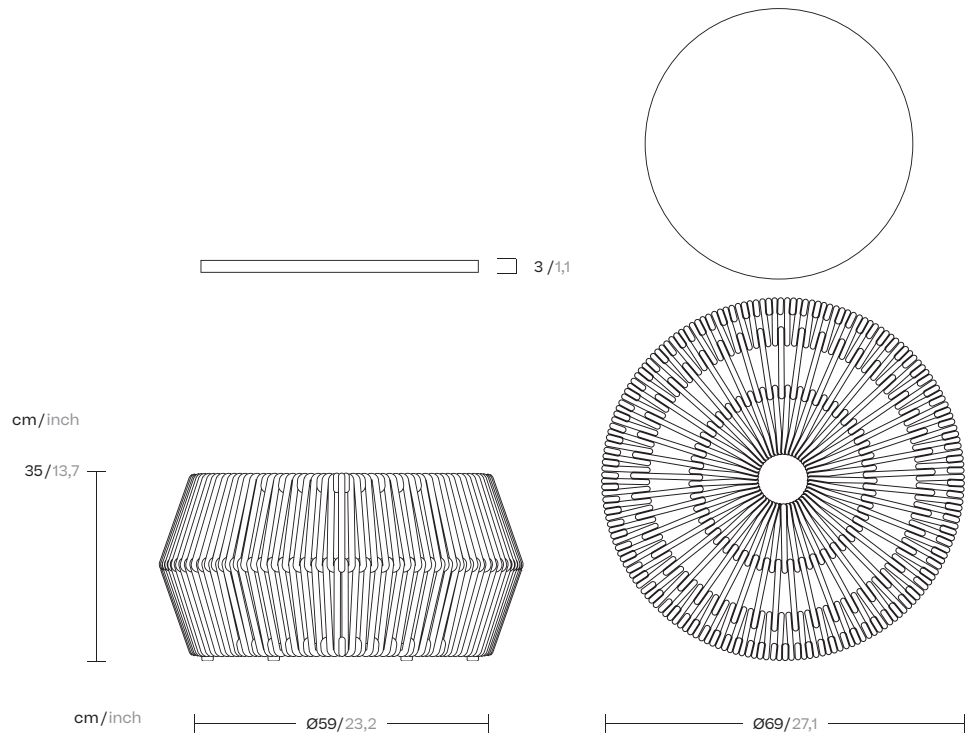

Pouf
by Emiliana Design

kettal

Pouf

Designer
Emiliana Design

Collection
Kettal Zigzag

Reference
KS5701700

1/3

Because spaces come to life through the objects that adorn them, Kettal has developed a range of exterior decoration and design products.

kettal

Pouf

Designer
Emiliana Design

Collection
Kettal Zigzag

Reference
KS5701700

2/3

Materials

Rope
Antioxy, Resist U.V, En-581-4, Easy Clean