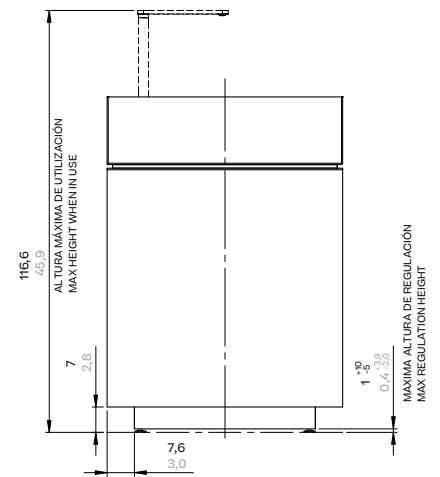

Kitchen
by Kettal Studio

kettal

Kitchen

Designer
Kettal Studio

Collection
Objects

Reference
KS5702100

1/7

cm/inch

Because spaces come to life through the objects that adorn them, Kettal has developed a range of exterior decoration and design products.

kettal

Electrical circuit

Required installation: 220/230 VAC (single or two-phase + earth). Maximum power: 25A (pending confirmation of whether 25A or 20A.) Connection to the power supply is by a 1.5-metre-long cable (tbd) with a plug or jack (tbd) with a maximum power of up to 25A.