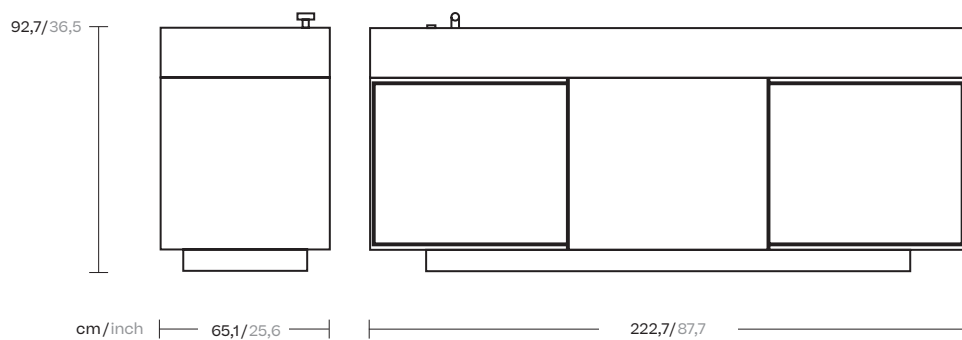

Kitchen
by Kettal Studio

kettal

Kitchen

Designer
Kettal Studio

Collection
Objects

Reference
KS5702100

1/7

cm/inch

Because spaces come to life through the objects that adorn them, Kettal has developed a range of exterior decoration and design products.

kettal

Electrical circuit

Required installation: 220/230 VAC (single or two-phase + earth). Maximum power: 25A (pending confirmation of whether 25A or 20A.) Connection to the power supply is by a 1.5-metre-long cable (tbd) with a plug or jack (tbd) with a maximum power of up to 25A.