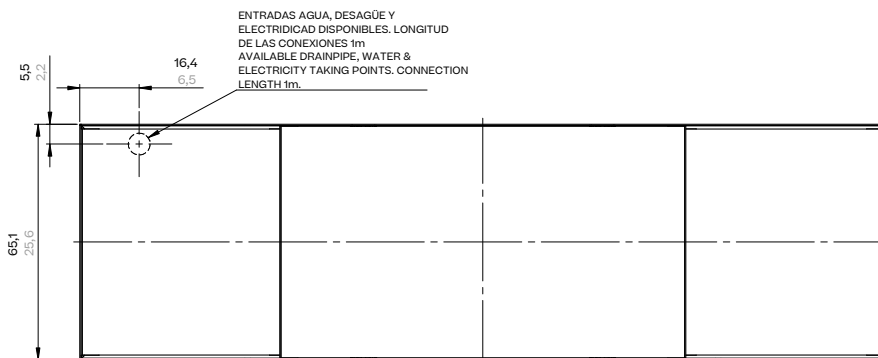

Because spaces come to life through the objects that adorn them, Kettal has developed a range of exterior decoration and design products.

kettal

Electrical circuit

Required installation: 220/230 VAC (single or two-phase + earth). Maximum power: 25A (pending confirmation of whether 25A or 20A.) Connection to the power supply is by a 1.5-metre-long cable (tbd) with a plug or jack (tbd) with a maximum power of up to 25A.