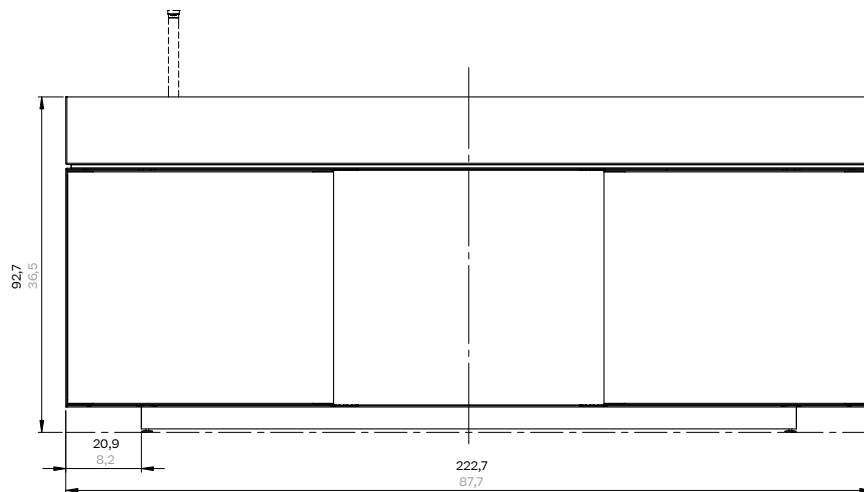

Kitchen
by Kettal Studio

kettal

Kitchen

Designer
Kettal Studio

Collection
Objects

Reference
KS5702100

1/7

cm/inch

Because spaces come to life through the objects that adorn them, Kettal has developed a range of exterior decoration and design products.

kettal

Electrical circuit

Required installation: 220/230 VAC (single or two-phase + earth). Maximum power: 25A (pending confirmation of whether 25A or 20A.) Connection to the power supply is by a 1.5-metre-long cable (tbd) with a plug or jack (tbd) with a maximum power of up to 25A.