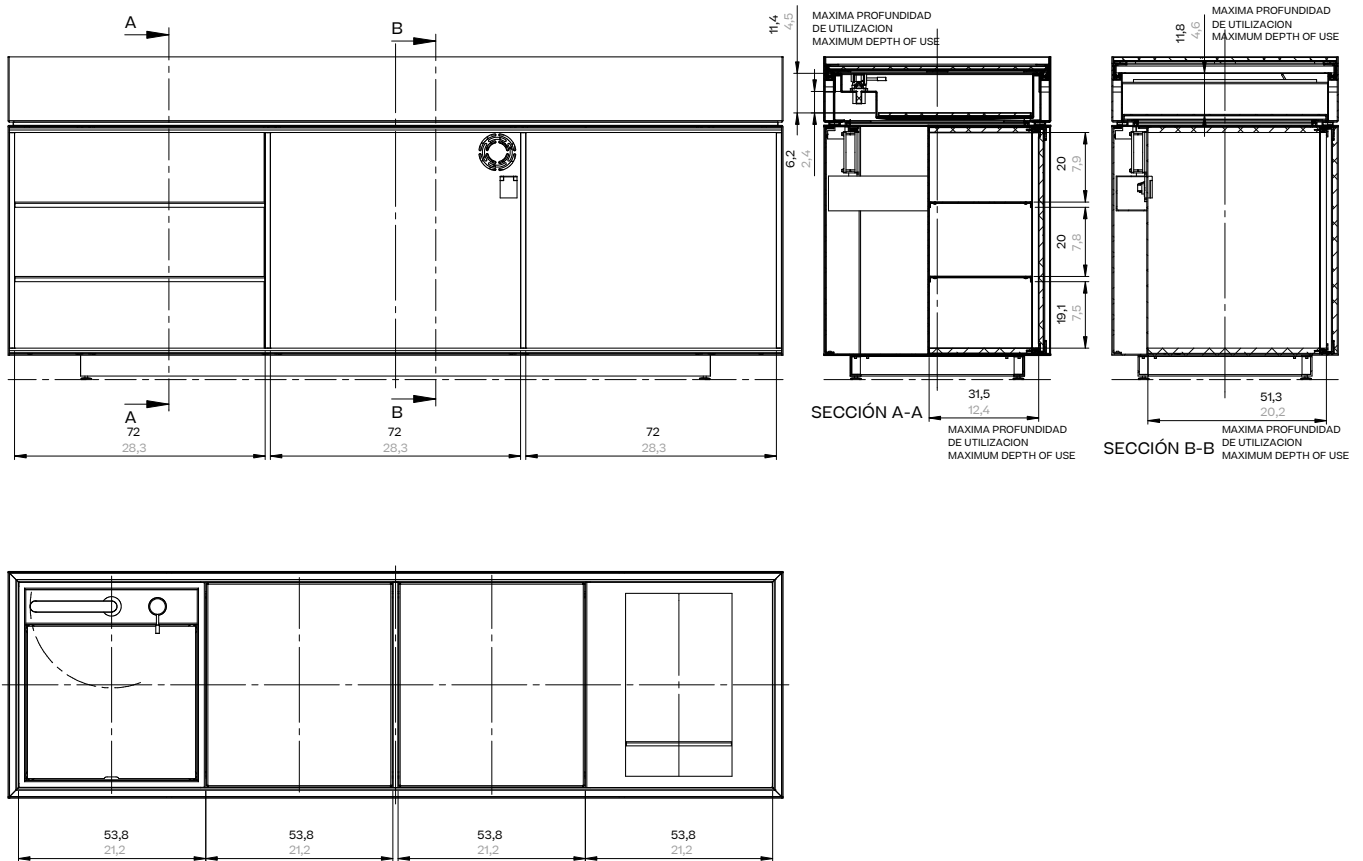

Because spaces come to life through the objects that adorn them, Kettal has developed a range of exterior decoration and design products.

kettal

Electrical circuit

Required installation: 220/230 VAC (single or two-phase + earth). Maximum power: 25A (pending confirmation of whether 25A or 20A.) Connection to the power supply is by a 1.5-metre-long cable (tbd) with a plug or jack (tbd) with a maximum power of up to 25A.