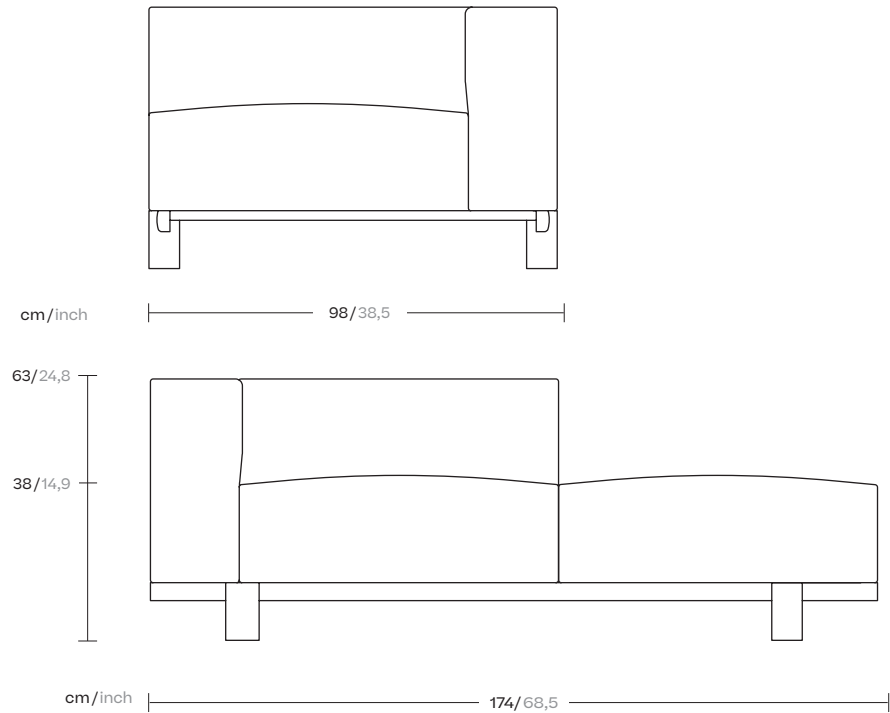

Molo

Left corner

2 seater open

by Rodolfo Dordoni

kettal

Left corner 2 seater open

Designer
Rodolfo Dordoni

Collection
Molo

Reference
GKS420500

1/3

This is an example of a modular sofa in its purest form. Its orthogonal geometry is based on a rectangular modularity design, which means it can be easily adapted to suit any situation and optimise the space in which it sits.

kettal

Left corner 2 seater open

Designer
Rodolfo Dordoni

Collection
Molo

Reference
GKS420500

2/3

Seat/Back Options

2 Seats / 2 Backs
1 Seat / 2 Backs
1 Seat / 1 Back