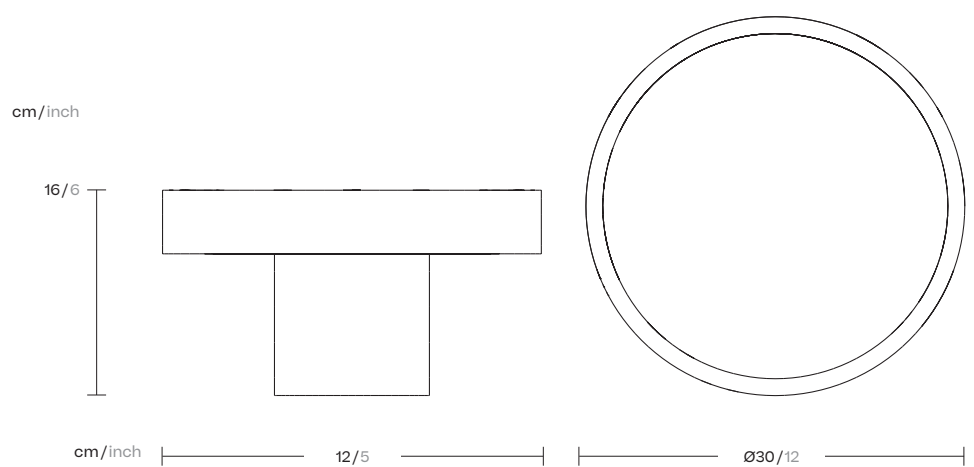

Totto
Medium Ø30,
by Maddalena Casadei &
Dunja Weber

kettal

Totto Medium Ø30

Designer
Maddalena Casadei &
Dunja Weber

Collection
Objects

Reference
57ATR95242

1/2

Totto is a collection of high-plates in matt white earthenware with colored glazing on the inside.

The Totto high-plates come in various diameters and heights. They stand out by their generous dimensions and their pure geometric shapes.

The Totto high-plates work well in groups as well as on their own. Use them as centerpiece, fruit-bowls, pocket emptiers and more. Available in five colors and in three sizes.

kettal

Totto Medium Ø30

Designer
Maddalena Casadei &
Dunja Weber

Collection
Objects

Reference
57ATR95242

2/2

Materials

Ceramic