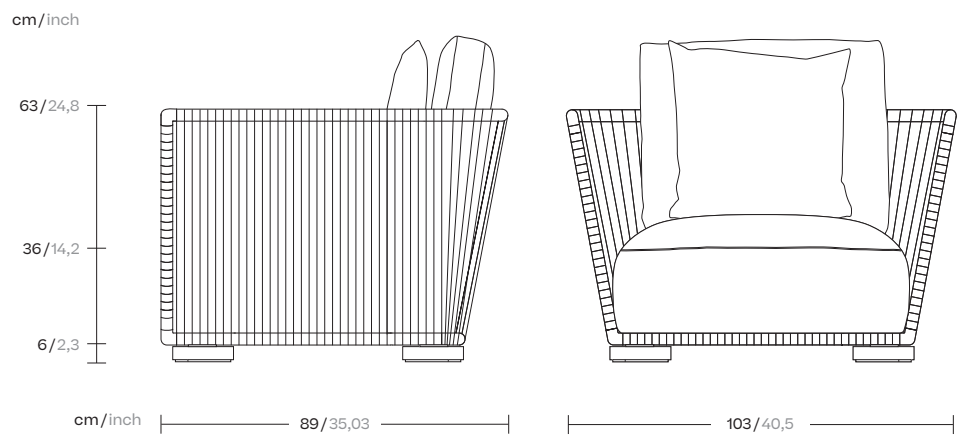

Grand Bitta,
Club armchair
by Rodolfo Dordoni

kettal

Club armchair

Designer
Rodolfo Dordoni

Collection
Grand Bitta

Reference
KS7003000

1/5

Grand Bitta is characterized by a combination of aluminum and teak legs, seats of braided polyester and comfortable cushions, with teak or stone table tops - all while using all waterproof materials.