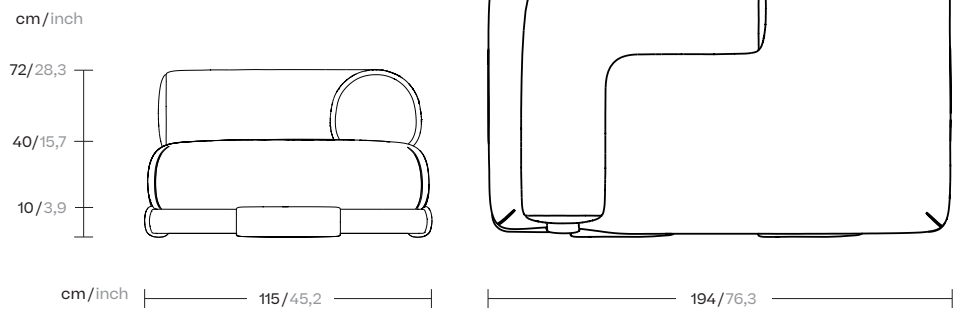

# 2 Seat module Corner

Designer  
Patricia Urquiola

Collection  
Insula

Reference  
KSB601700

1/2

The Modular Insula sofa is Patricia Urquiola's updated interpretation of traditional seating used in traditional Arab Majlis, where community members gathered to discuss events and local issues, entertain guests, build friendships, and have fun.

Formally, it is a rational modular sofa with very softened shapes and low height, with a roll in the backrest that concentrates all the protagonism of the design and provides a decidedly horizontal emphasis. It combines carefully balanced proportions as an architectural element that can be subtly integrated.