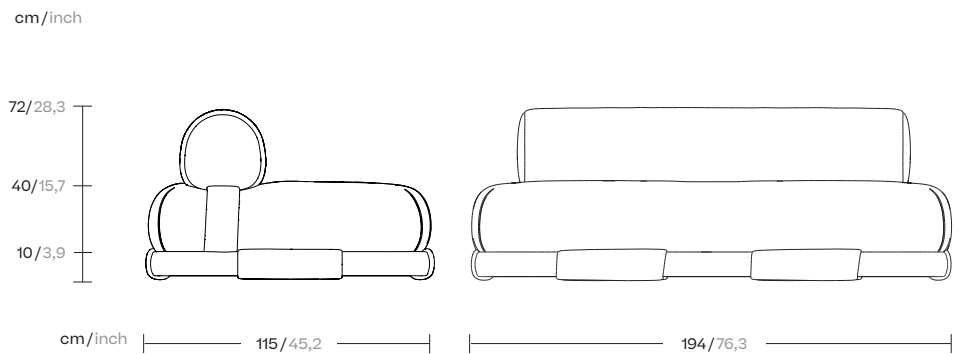

Insula

Two seat module
with cushion

by Patricia Urquiola

kettal

Two seat module with cushion

Designer
Patricia Urquiola

Collection
Insula

Reference
KSB601100

1/2

The Modular Insula sofa is Patricia Urquiola's updated interpretation of traditional seating used in traditional Arab Majlis, where community members gathered to discuss events and local issues, entertain guests, build friendships, and have fun.

Formally, it is a rational modular sofa with very softened shapes and low height, with a roll in the backrest that concentrates all the protagonism of the design and provides a decidedly horizontal emphasis. It combines carefully balanced proportions as an architectural element that can be subtly integrated.