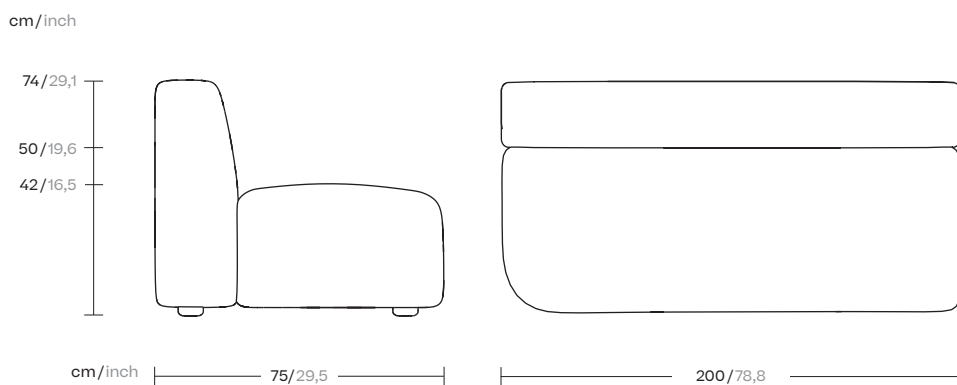

# Left XL Sofa M

Designer  
Kettal Studio

Collection  
Sofa M

Reference  
M1439IZQXL

1/2

The Sofa M collection blends form and function for modern workspaces and public areas, fostering collaboration and adaptability. Its modular design mirrors the flexible layouts in offices, promoting teamwork, while also accommodating multifunctionality in communal spaces. The collection elegantly bridges professional aspirations and community bonds through its sophisticated and functional design.