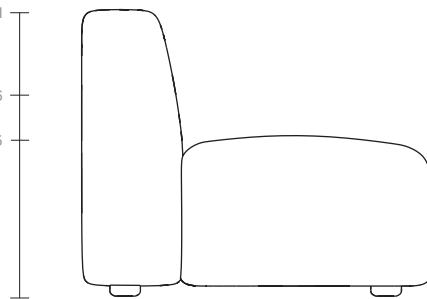

Sofa M
Central Sofa M
by Kettal Studio

kettal

Central Sofa M

Designer
Kettal Studio

Collection
Sofa M

Reference
M1439T010L

1/2

The Sofa M collection blends form and function for modern workspaces and public areas, fostering collaboration and adaptability. Its modular design mirrors the flexible layouts in offices, promoting teamwork, while also accommodating multifunctionality in communal spaces. The collection elegantly bridges professional aspirations and community bonds through its sophisticated and functional design.

cm/inch

74/29,1

50/19,6

42/16,5

cm/inch

75/29,5

100/39,4

kettal